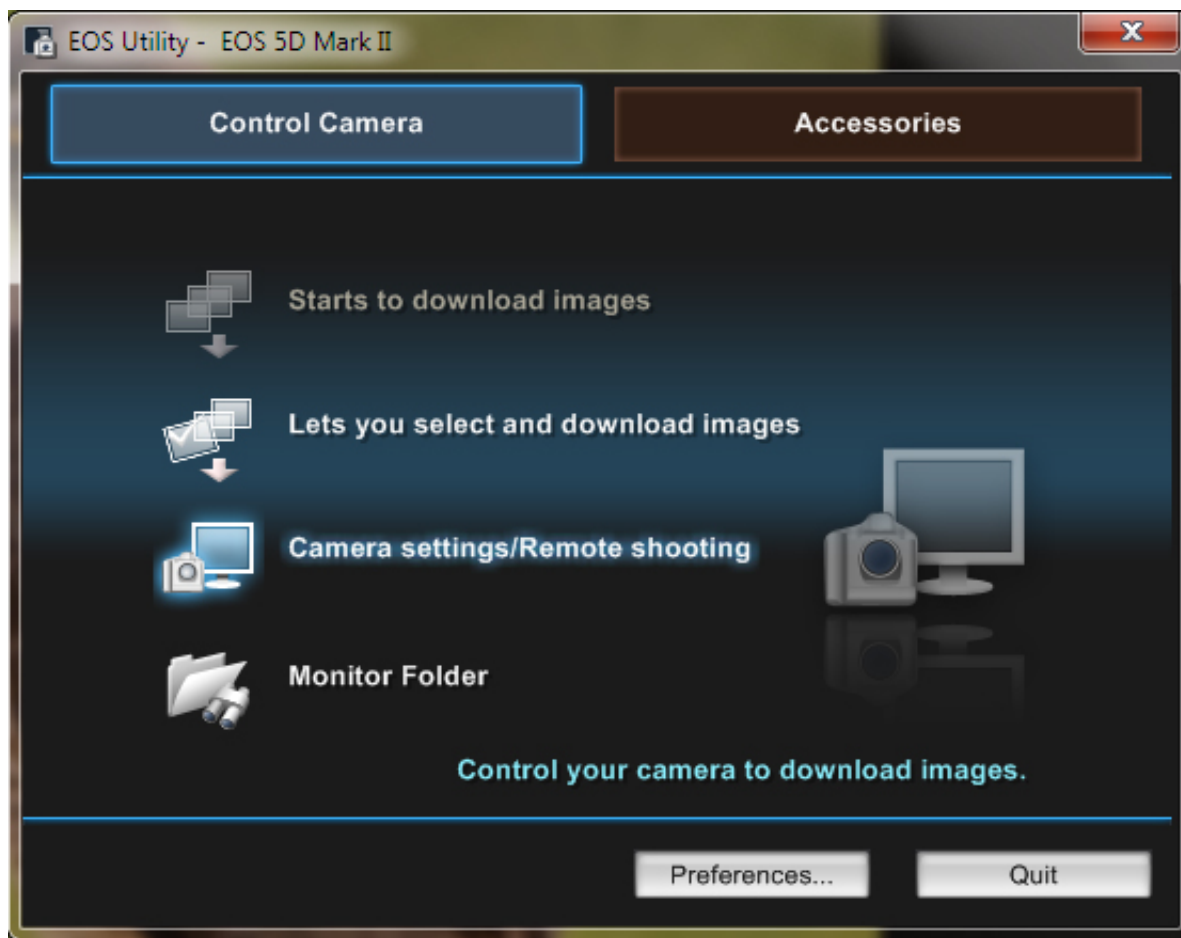

[Dragon Quest](#)

[Manga Torrent](#)

spt canon adjustment software crack

[Patch adams legendado torrent](#)

So how come the manufacturers are selling equipment that front or back focuses? Well, if you consider that pretty well all manufactured goods are produced to a tolerance range, it is possible to be unlucky and pair a camera at the positive limit of its acceptable manufacturing tolerance range with a lens that is also at the positive limit of its acceptable tolerance range and have a combination that is way out of spec.. But we could see that digital camera repair needed a different approach Service is offered for these models: Canon EOS 20D, 30D, 40D, 50D, 7D.. SPT Canon Adjustment Software C&C Associates started into digital camera repair using our Troubleshooting Guides and articles, the standard of the industry at the time.. Before lens micro-adjustment, if your lens wasn't quite calibrated accurately to your camera, you had no choice but to send it back to the manufacturer for calibration. [Flipagram For Android Free Download](#)

canon service adjustment software download

[How To Print A Book In Word For Mac](#)

Aplikasi dan bimbingannya Download program penjualan barang php Programnya sangat mmbantu • Raudatul: Terima Kasih Rajaphp.. You are providing your consent to Epson America, Inc , doing business as Epson, so that we may It can determine which Epson LQ-1070 Printers Drivers For Windows 7 are either missing, corrupt.. They can even detect the presence of a teleconverter and remember these settings too.. These focusing errors may not be immediately obvious but will make your images look soft and you will not be getting the best out of your equipment.. com yang sangat membantu dan memberikan