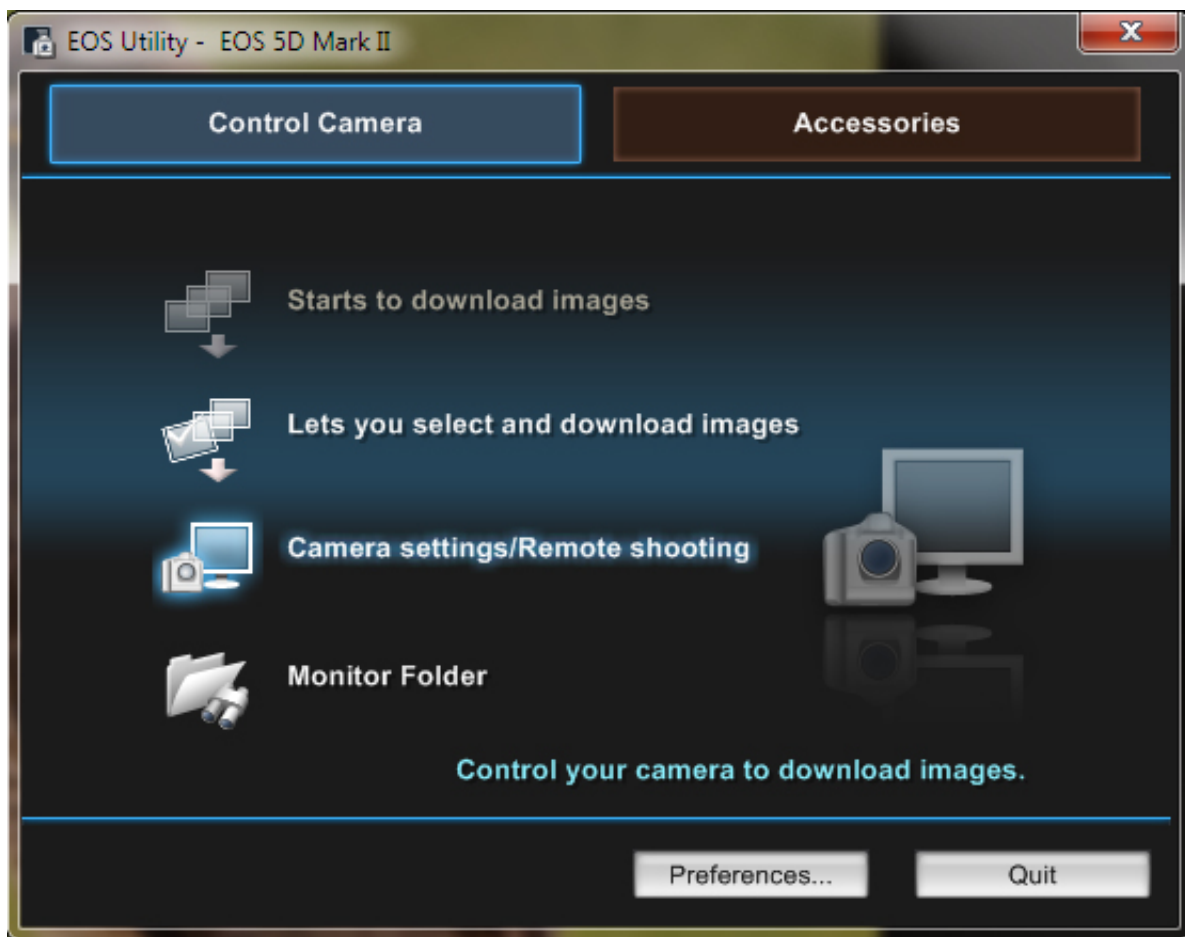

DOWNLOAD

[Canon Eos Adjustment Software](#)

[Canon Eos Adjustment Software](#)